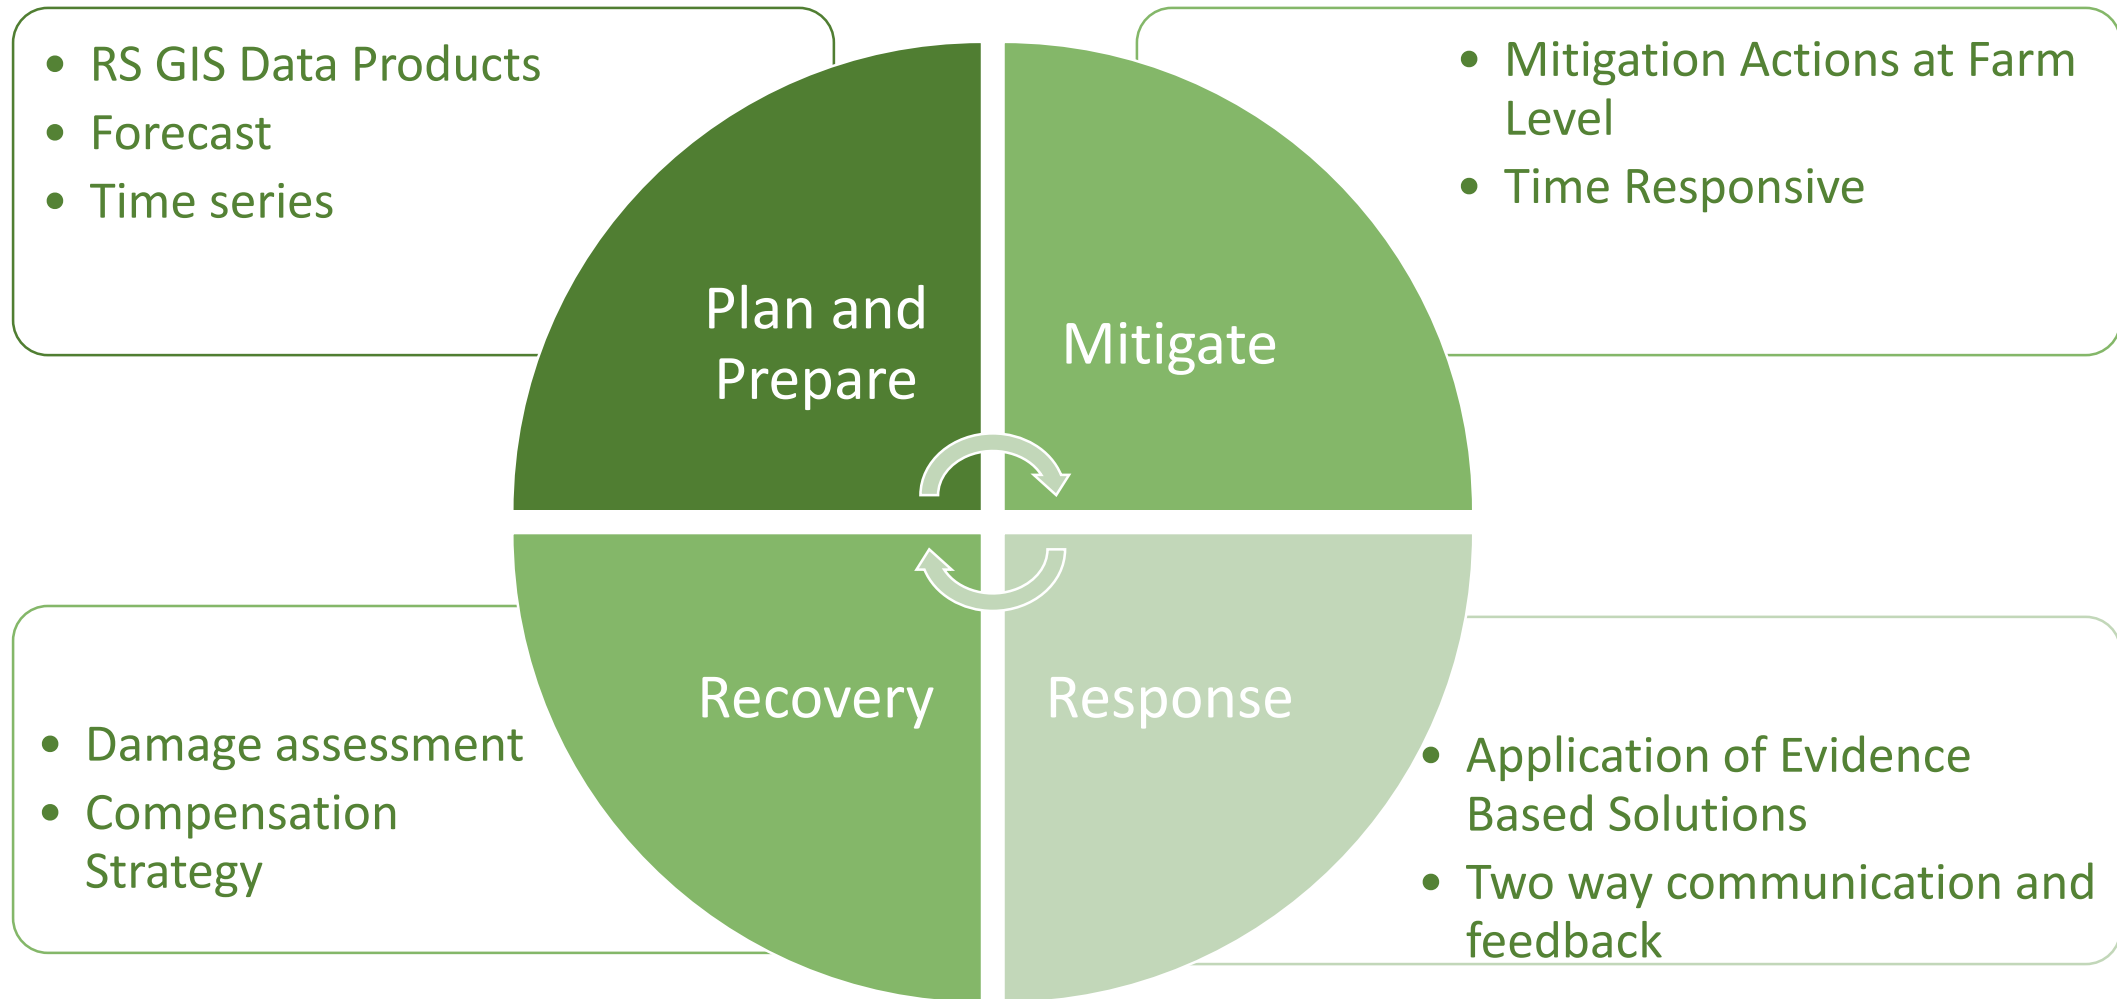

ICT based Agriculture Advisory for Disease and Pest Attack

Swapnil Chaudhari
Rajan Bajaracharya

www.pathway.com.np

Farmers Perspective?

Information that is **Reliable trustworthy and effective**

1. Responsive
2. Customized, Simple, Easy to Understand and Communicate Forward
3. Actionable
4. Timely
5. Access

Advisory Convergence

Emergency Communication Platform

Collaborative management & communication tool

Mobile Version for Farmer

Web Version for authorities from district, state or central