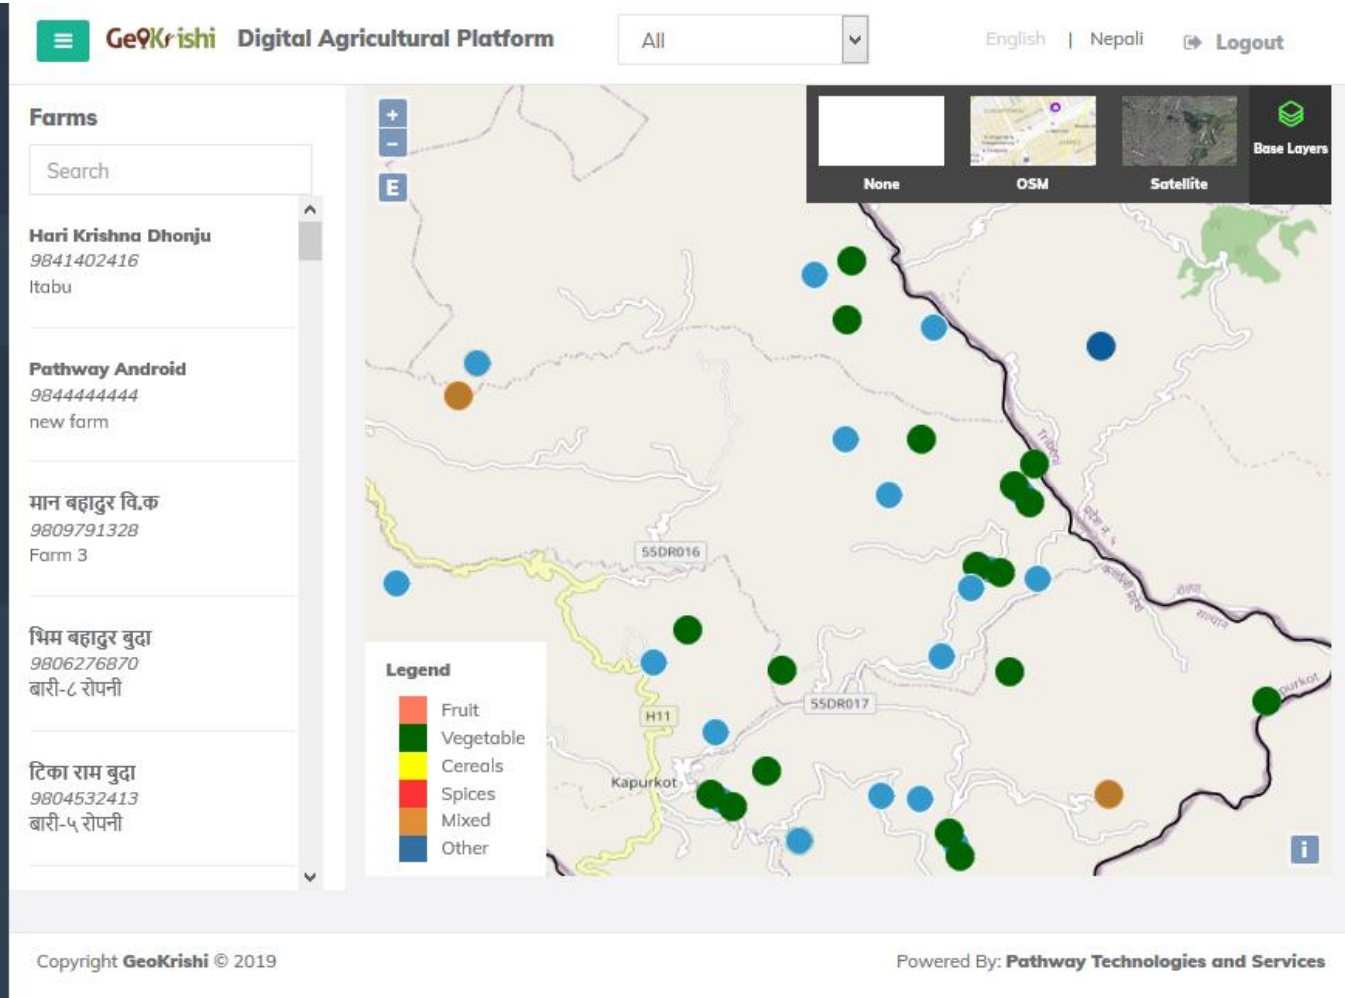

ICT based Agriculture Advisory for Disease and Pest Attack

Swapnil Chaudhari
Rajan Bajaracharya

www.pathway.com.np

Farmers Perspective?

Information that is **Reliable trustworthy and effective**

1. Responsive
2. Customized, Simple, Easy to Understand and Communicate Forward
3. Actionable
4. Timely
5. Access

Advisory Convergence

Emergency Communication Platform

Collaborative management & communication tool

Mobile Version for Farmer

Web Version for authorities from district, state or central