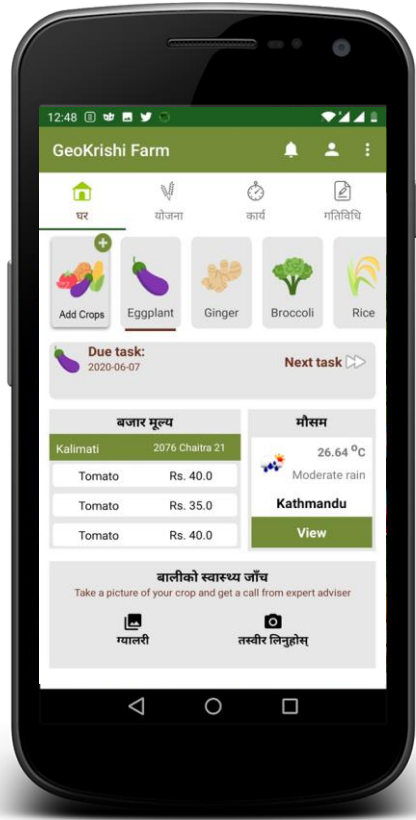

ICT based Agriculture Advisory for Disease and Pest Attack

Swapnil Chaudhari
Rajan Bajaracharya

www.pathway.com.np

Farmers Perspective?

Information that is **Reliable trustworthy and effective**

1. Responsive
2. Customized, Simple, Easy to Understand and Communicate Forward
3. Actionable
4. Timely
5. Access

Advisory Convergence

Emergency Communication Platform

Collaborative management & communication tool

Mobile Version for Farmer

Web Version for authorities from district, state or central